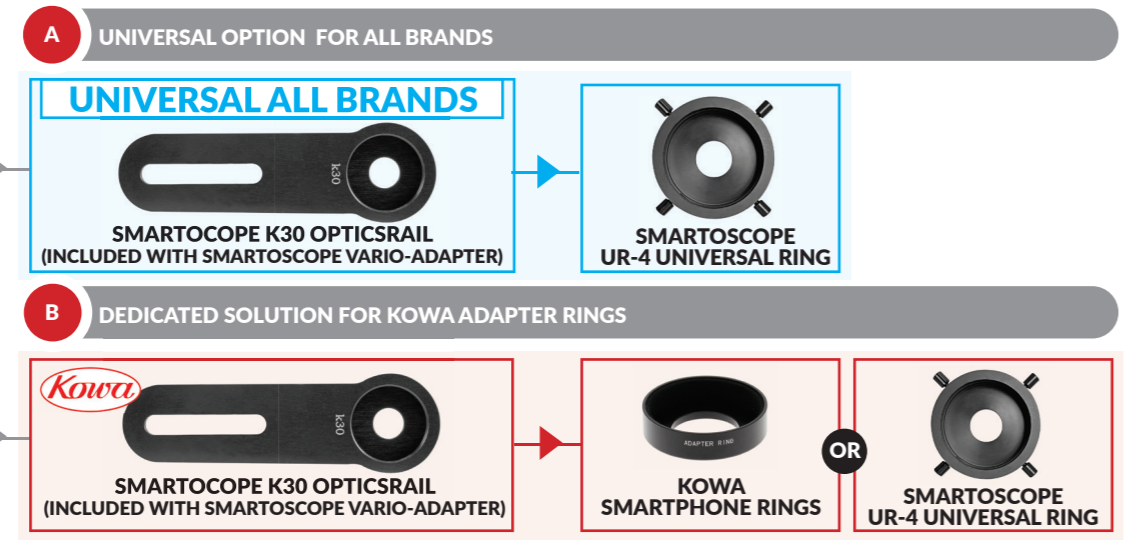

OPTICSRAIL OPTIONS **COMPATIBLE EYEPIECE ADAPTER RINGS**

SMARTOSCOPE VARIO DIGISCOPING ADAPTERS CONFIGURATION GUIDE

PLEASE READ BEFORE CONSULTING THE CONFIGURATOR:

The SMARTOSCOPE VARIO digiscoping adapter range offers the smartphone digiscoper one of the most comprehensive, flexible, effective and easy to use smartphone adapter systems available.

The range provides a truly universal system to accommodate most smart phone models and spotting scopes of any brand as well as dedicated ultra quick connection solutions for Kowa, Swarovski and Zeiss users.

The configurator is separated in to four parts (A, B, C, D) depending on what equipment is being used. A description of each option is as follows:

- A) A universal digiscoping solution for most smartphones and all brands of spotting scopes and eyepieces.
- B) A dedicated digiscoping solution for Kowa smartphone adapter rings as well as the UR-4 universal ring
- C) Dedicated solutions for owners of Swarovski PA and AR smartphone rings and Zeiss Exolens smartphone rings.
- D) Dedicated solution for owners of Swarovski PA and AR smartphone rings and Zeiss Exolens smartphone rings using the included K30 optics rail and without the need to purchase an individual optics rail.