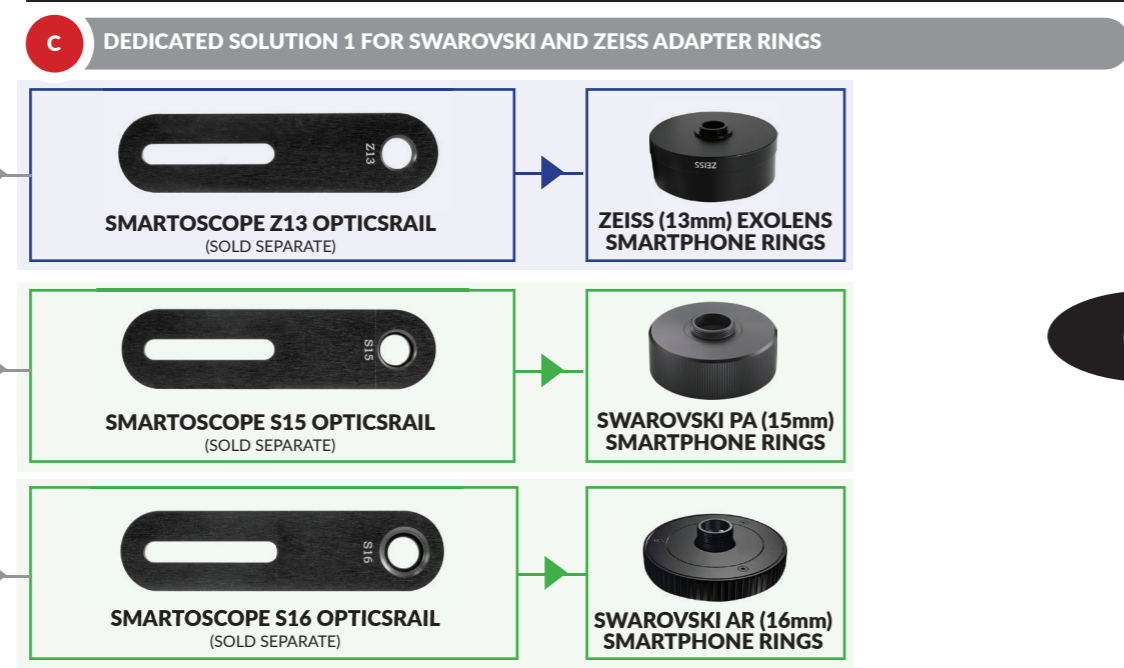

OPTICSRAIL OPTIONS **COMPATIBLE EYEPIECE ADAPTER RINGS**

SMARTOSCOPE VARIO DIGISCOPING ADAPTERS CONFIGURATION GUIDE

PLEASE READ BEFORE CONSULTING THE CONFIGURATOR:

The SMARTOSCOPE VARIO digiscoping adapter range offers the smartphone digiscoper one of the most comprehensive, flexible, effective and easy to use smartphone adapter systems available.

The range provides a truly universal system to accommodate most smart phone models and spotting scopes of any brand as well as dedicated ultra quick connection solutions for Kowa, Swarovski and Zeiss users.

The configurator is separated in to four parts (A, B, C, D) depending on what equipment is being used. A description of each option is as follows:

- A) A universal digiscoping solution for most smartphones and all brands of spotting scopes and eyepieces.
- B) A dedicated digiscoping solution for Kowa smartphone adapter rings as well as the UR-4 universal ring
- C) Dedicated solutions for owners of Swarovski PA and AR smartphone rings and Zeiss Exolens smartphone rings.
- D) Dedicated solution for owners of Swarovski PA and AR smartphone rings and Zeiss Exolens smartphone rings using the included K30 optics rail and without the need to purchase an individual optics rail.